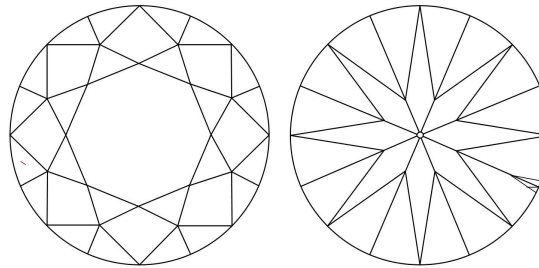

ADDITIONAL INFORMATION

GIA COLORED DIAMOND SCALE

Illustration of GIA fancy color grade interrelationships

GIA CLARITY SCALE

FLAWLESS
INTERNALLY FLAWLESS
VVS <sub>1</sub>
VVS <sub>2</sub>
VS <sub>1</sub>
VS <sub>2</sub>
SI <sub>1</sub>
SI <sub>2</sub>
I <sub>1</sub>
I <sub>2</sub>
I <sub>3</sub>

CLARITY CHARACTERISTICS

KEY TO SYMBOLS\*

- ∖ Needle
- ∧ Extra Facet

\* Red symbols denote internal characteristics (inclusions). Green or black symbols denote external characteristics (blemishes). Diagram is an approximate representation of the diamond, and symbols shown indicate type, position, and approximate size of clarity characteristics. All clarity characteristics may not be shown. Details of finish are not shown.