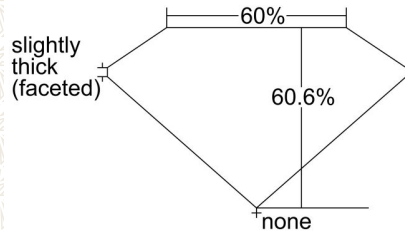

GIA NATURAL COLORED DIAMOND REPORT

September 12, 2023  
 Report Type ..... Grading Report  
 GIA Report Number ..... 2231060603  
 Shape and Cutting Style ..... Round Brilliant  
 Measurements ..... 6.87 - 6.88 x 4.17 mm

Carat Weight ..... 1.21 carat  
 Color Grade ..... Fancy Intense Greenish Blue\*  
 Color Origin ..... Treated  
 Color Distribution ..... Even  
 Clarity Grade ..... VS1  
 Proportions:

Profile not to actual proportions

CLARITY CHARACTERISTICS

KEY TO SYMBOLS\*

- ∖ Needle
- ∧ Extra Facet

\* Red symbols denote internal characteristics (inclusions). Green or black symbols denote external characteristics (blemishes). Diagram is an approximate representation of the diamond, and symbols shown indicate type, position, and approximate size of clarity characteristics. All clarity characteristics may not be shown. Details of finish are not shown.