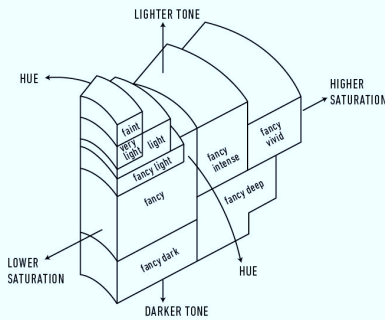

Carat Weight ..... 1.21 carat  
 Color Grade ..... Fancy Intense Greenish Blue\*  
 Color Origin ..... Treated  
 Color Distribution ..... Even  
 Clarity Grade ..... VS1  
 Proportions:

Profile not to actual proportions

ADDITIONAL INFORMATION

GIA COLORED DIAMOND SCALE

Illustration of GIA fancy color grade interrelationships

GIA CLARITY SCALE

FLAWLESS
INTERNALLY FLAWLESS
VVS <sub>1</sub>
VVS <sub>2</sub>
VS <sub>1</sub>
VS <sub>2</sub>
SI <sub>1</sub>
SI <sub>2</sub>
I <sub>1</sub>
I <sub>2</sub>
I <sub>3</sub>

CLARITY CHARACTERISTICS

KEY TO SYMBOLS\*

- ∖ Needle
- ∧ Extra Facet

\* Red symbols denote internal characteristics (inclusions). Green or black symbols denote external characteristics (blemishes). Diagram is an approximate representation of the diamond, and symbols shown indicate type, position, and approximate size of clarity characteristics. All clarity characteristics may not be shown. Details of finish are not shown.